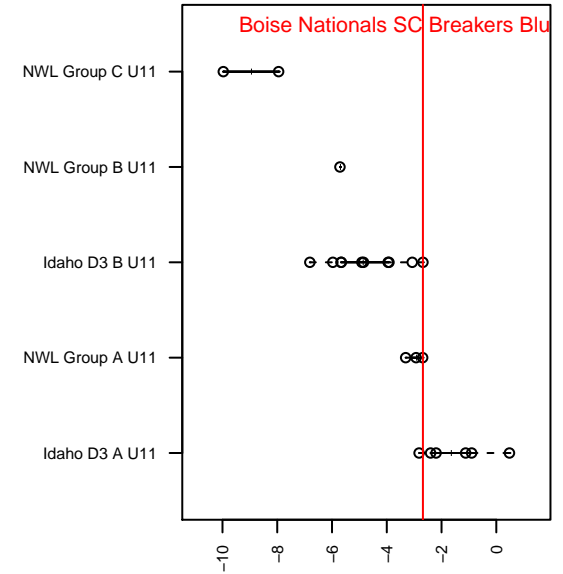

# Boise Nationals SC Breakers Blue G03

Boise Nationals  
 Boise, ID  
 G03 total strength=513  
 attack=0.33 defense=0.41  
 fall league = Idaho D3 B U11  
 spr league = Spr Idaho D3 A U11

alt names used:  
 BNSC BREAKERS BLUE (ID)  
 BNSC BREAKERS BLUE  
 BNSC BREAKERS BLUE

Venues played:  
 2014 Idaho D3 B U11  
 2014 GEM State Challenge U11G Silver West I  
 2014 Spr Idaho D3 A U11

**Boise Nationals SC Breakers Blue G03**  
 Dots are actual minus expected GF (blue circles) and GA (red triangles).  
 Blue line is smoothed change in attack strength. Red is smoothed change in defense strength.

**attack and defense variance (black dot)  
relative to other teams  
and top 10 in region**

**attack and defense rating  
relative to others at age  
and all opponents in last 13 months**

**Performance relative to 13 month average**